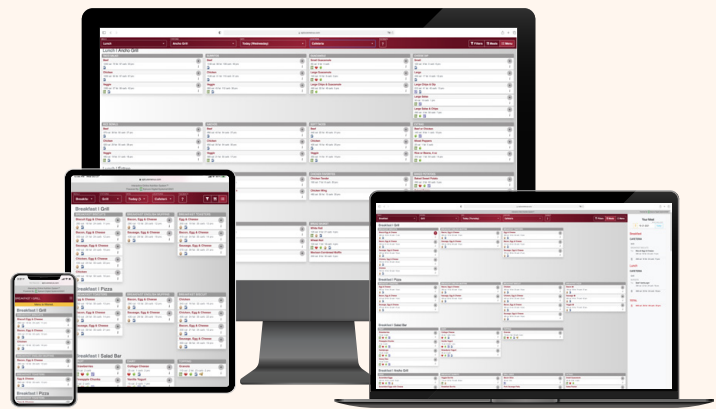

EPICURE
DIGITAL
MENU
SYSTEM™

ION™

INTERACTIVE ONLINE NUTRITION SYSTEM

Custom Designed for You

- Integrates with CBORD Foodservice Suite®, Computation Hospitality Suite®, Aurora FoodPro®, Stella® and others for access to your current menus in real time
- Customized with your logos and colors
- Scales to any size enterprise

Nothing to install Everything is online

- Designed for desktops, phones, tablets and self-service kiosks
- Available on campus and off
- Ideal for parents concerned about their children's diets

Promotes Healthy Eating

- Plan well-balanced meals with nutritional information
- Avoid allergens with menu labeling icons
- Track daily nutrient intake
- Use your or Epicure's library of menu labeling icons for allergens and other lifestyle preferences
- Filter menu items by:
 - lifestyle preferences like gluten-friendly, vegan, vegetarian
 - ecological choices like sustainability, farm-to-table and antibiotic-free
 - religious diets like Kosher and Halal
- Filter menu items by the amounts of their calories, carbs, fat...
- View menus and plan meals from all dining facilities for a full week in advance
- Filter by dining location and by food stations within food courts
- Display standard nutrition fact labels