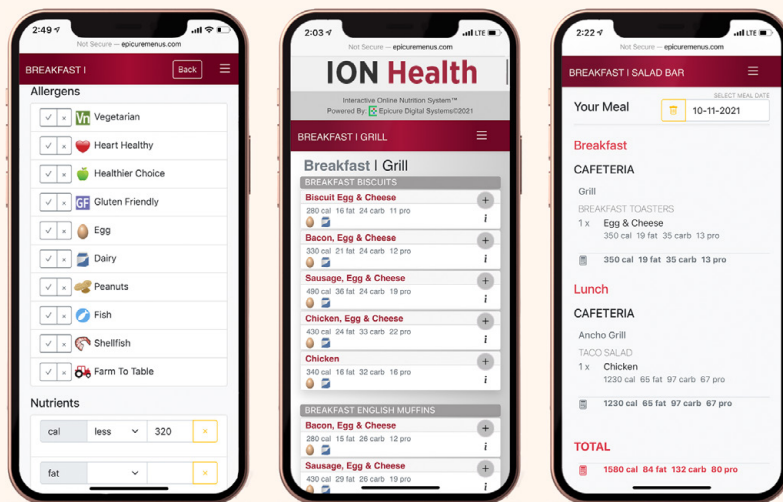

EPICURE
DIGITAL
MENU
SYSTEM™

ION™

INTERACTIVE ONLINE NUTRITION SYSTEM

Custom Designed for You

- Integrates with CBORD Foodservice Suite®, Computation Hospitality Suite®, Aurora FoodPro®, Stella® and others for access to your current menus in real time
- Customized with your logos and colors
- Scales to any size enterprise

Nothing to install Everything is online

- Designed for desktops, phones, tablets and self-service kiosks
- Available on campus and off
- Ideal for parents concerned about their children's diets

Promotes Healthy Eating

- Plan well-balanced meals with nutritional information
- Avoid allergens with menu labeling icons
- Track daily nutrient intake
- Use your or Epicure's library of menu labeling icons for allergens and other lifestyle preferences
- Filter menu items by:
 - lifestyle preferences like gluten-friendly, vegan, vegetarian
 - ecological choices like sustainability, farm-to-table and antibiotic-free
 - religious diets like Kosher and Halal
- Filter menu items by the amounts of their calories, carbs, fat...
- View menus and plan meals from all dining facilities for a full week in advance
- Filter by dining location and by food stations within food courts
- Display standard nutrition fact labels