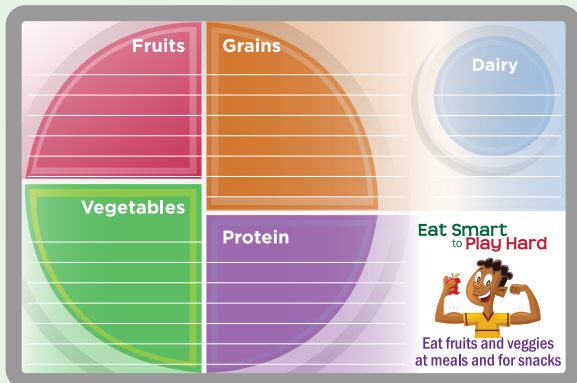

EPICURE DIGITAL

MYPLATE DRY ERASE MENU BOARDS

PARTIAL STYLE LISTING. VISIT EPICUREDIGITAL.COM FOR A COMPLETE CATALOG

Horizontal Breakfast Fruit & Grains MyPlate with Wake Up Graphic

Vertical Fruit & Grains MyPlate with Specials Area and Choose 3 Graphic

Horizontal Lunch Fruit & Grains MyPlate with Eat Smart - Boy Graphic

Horizontal Protein & Grains MyPlate with Smart Snacks A la Carte Menu

Vertical Pick 3 Stars with Specials Column on Top