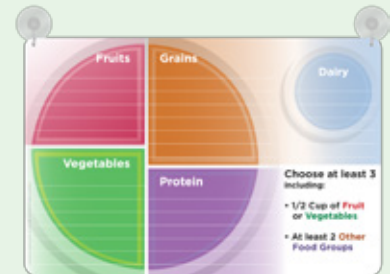

EPICURE DIGITAL

MYPLATE DRY ERASE MENU BOARDS

AVAILABLE MODELS

TM

Rounded Corners

Landscape	Portrait
8H x 12W	12H x 8W
12H x 18W	18H x 12W
18H x 24W	24H x 18W
24H x 36W	36H x 24W
45.5H x 32W	32H x 45.5W

HANGING SIGNS

Aluminum Frame

Landscape	Portrait
12H x 18W	18H x 12W
18H x 24W	24H x 18W
24H x 36W	36H x 24W
45.5H x 32W	32H x 45.5W

Suction Cups

Landscape	Portrait
8H x 12W	12H x 8W
12H x 18W	18H x 12W
18H x 24W	24H x 18W