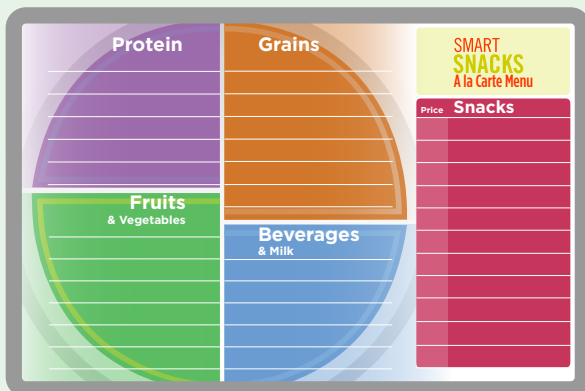

EPICURE DIGITAL

MYPLATE DRY ERASE MENU BOARDS

PARTIAL STYLE LISTING. VISIT EPICUREDIGITAL.COM FOR A COMPLETE CATALOG

Horizontal Breakfast Fruit & Grains MyPlate with Wake Up Graphic

Vertical Fruit & Grains MyPlate with Specials Area and Choose 3 Graphic

Horizontal Lunch Fruit & Grains MyPlate with Eat Smart - Boy Graphic

Horizontal Protein & Grains MyPlate with Smart Snacks A la Carte Menu

Vertical Pick 3 Stars with Specials Column on Top