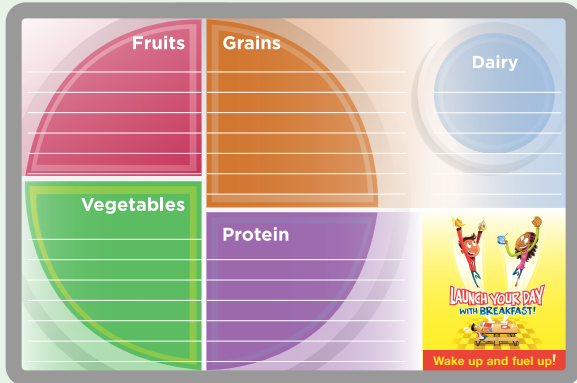

FREE STANDING SIGNS

Single-Tier Sign

Frame Available in
Grey, Black or Chrome
60h x 22.25w

Two-Tier Sign

Frame Available in
Black or Chrome
63h x 22.25w

Free Standing Magnetic Counter Top

8H x 12W
12H x 18W

EPICURE DIGITAL

MYPLATE DRY ERASE MENU BOARDS

PARTIAL STYLE LISTING. VISIT EPICUREDIGITAL.COM FOR A COMPLETE CATALOG

Horizontal Breakfast Fruit & Grains MyPlate with Wake Up Graphic

Vertical Fruit & Grains MyPlate with Specials Area and Choose 3 Graphic

Horizontal Lunch Fruit & Grains MyPlate with Eat Smart - Boy Graphic

Horizontal Protein & Grains MyPlate with Smart Snacks A la Carte Menu

Vertical Pick 3 Stars with Specials Column on Top