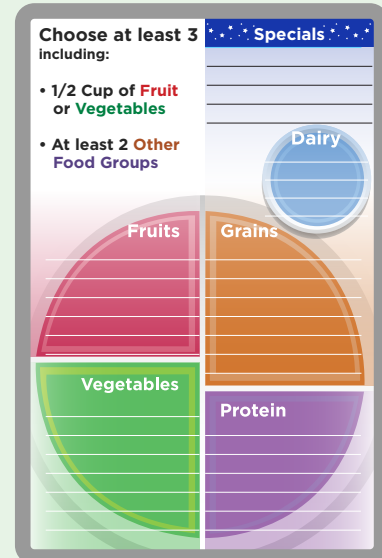

SIGNS ON WHEELS

SignPost on Wheels

Landscape	Portrait
18H x 24W	24H x 18W
24H x 36W	36H x 24W
	32H x 45.5W

Rolling Wind Signs

Portrait
28H x 22W M
36H x 24W L
44H x 28W XL

A-Frames on Wheels

36H x 24W X	Portrait
44H x 28W XL	Portrait
36H x 48W XW	Landscape

FREE STANDING SIGNS

Single-Tier Sign

Frame Available in
Grey, Black or Chrome
60h x 22.25w

Two-Tier Sign

Frame Available in
Black or Chrome
63h x 22.25w

Free Standing Magnetic Counter Top

8H x 12W
12H x 18W

EPICURE DIGITAL

MYPLATE DRY ERASE MENU BOARDS

PARTIAL STYLE LISTING. VISIT EPICUREDIGITAL.COM FOR A COMPLETE CATALOG

Horizontal Breakfast Fruit & Grains MyPlate with Wake Up Graphic

Vertical Fruit & Grains MyPlate with Specials Area and Choose 3 Graphic

Horizontal Lunch Fruit & Grains MyPlate with Eat Smart - Boy Graphic

Horizontal Protein & Grains MyPlate with Smart Snacks A la Carte Menu

Vertical Pick 3 Stars with Specials Column on Top