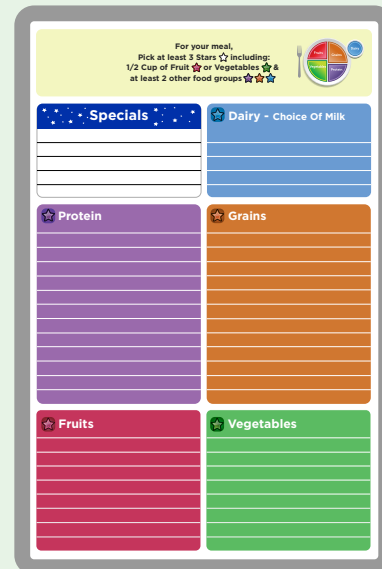

EPICURE DIGITAL

MYPLATE DRY ERASE MENU BOARDS

PARTIAL STYLE LISTING. VISIT EPICUREDIGITAL.COM FOR A COMPLETE CATALOG

Horizontal Breakfast Fruit & Grains MyPlate with Wake Up Graphic

Vertical Fruit & Grains MyPlate with Specials Area and Choose 3 Graphic

Horizontal Lunch Fruit & Grains MyPlate with Eat Smart - Boy Graphic

Horizontal Protein & Grains MyPlate with Smart Snacks A la Carte Menu

Vertical Pick 3 Stars with Specials Column on Top